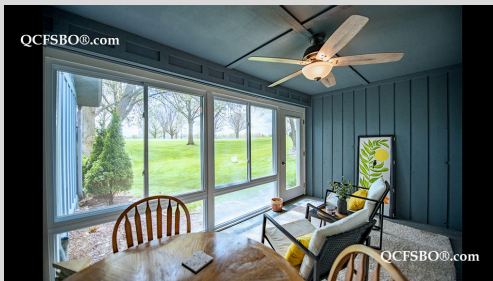

Home For Sale by Owner

6401 Utica Ridge Road, # 12, Davenport, IA 52807

\$ 359,000

 Allison Helmich

 563-639-3266

Scan this QR code for more information and additional photos

Listing ID: PSX84AM

Flyer & Listing by QCFSBO

3522 Jersey Ridge Road
Davenport, IA 52807
563-355-1310
info@qcfsbo.com
www.qcfsbo.com

Property Highlights

- Built in 1977
- Condo/Ranch
- 1,711 sqft Main
- 2 Bedrooms
- 2 Bathrooms
- Lower Level Laundry
- Walk-in Closet
- Ceiling Fans
- Double Vanity
- Pantry
- Appliances Included
- Central HVAC
- 3 Season Room
- View of Golfcourse
- Radon Mitigation
- 2 Car Garage

Live the country club life in this charming 2-bedroom condo along the 8th fairway of Crow Valley Golf Club, tucked away from the main flow of traffic. Completely updated with modern finishes, boasting a large master suite. Enjoy your morning coffee in the private, screened-in porch overlooking the golf course. The unfinished basement offers large, open storage space with endless possibilities for future finish.